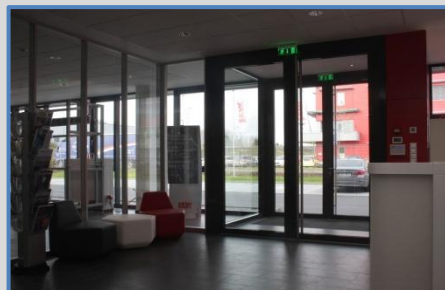

Building:
**INDUSTRIAL PARK WITH AN
ADMINISTRATIVE BUILDING
SEW EURODRIVE, Hostivice**

Construction:
11/2011 - 08/2012

Investor:
SEW EURODRIVE CZ Ltd.

Contract value:
2,4 mil. EUR

Volume - area:
built-up area **2.000 m²**

General delivery of industrial hall
with an administrative building